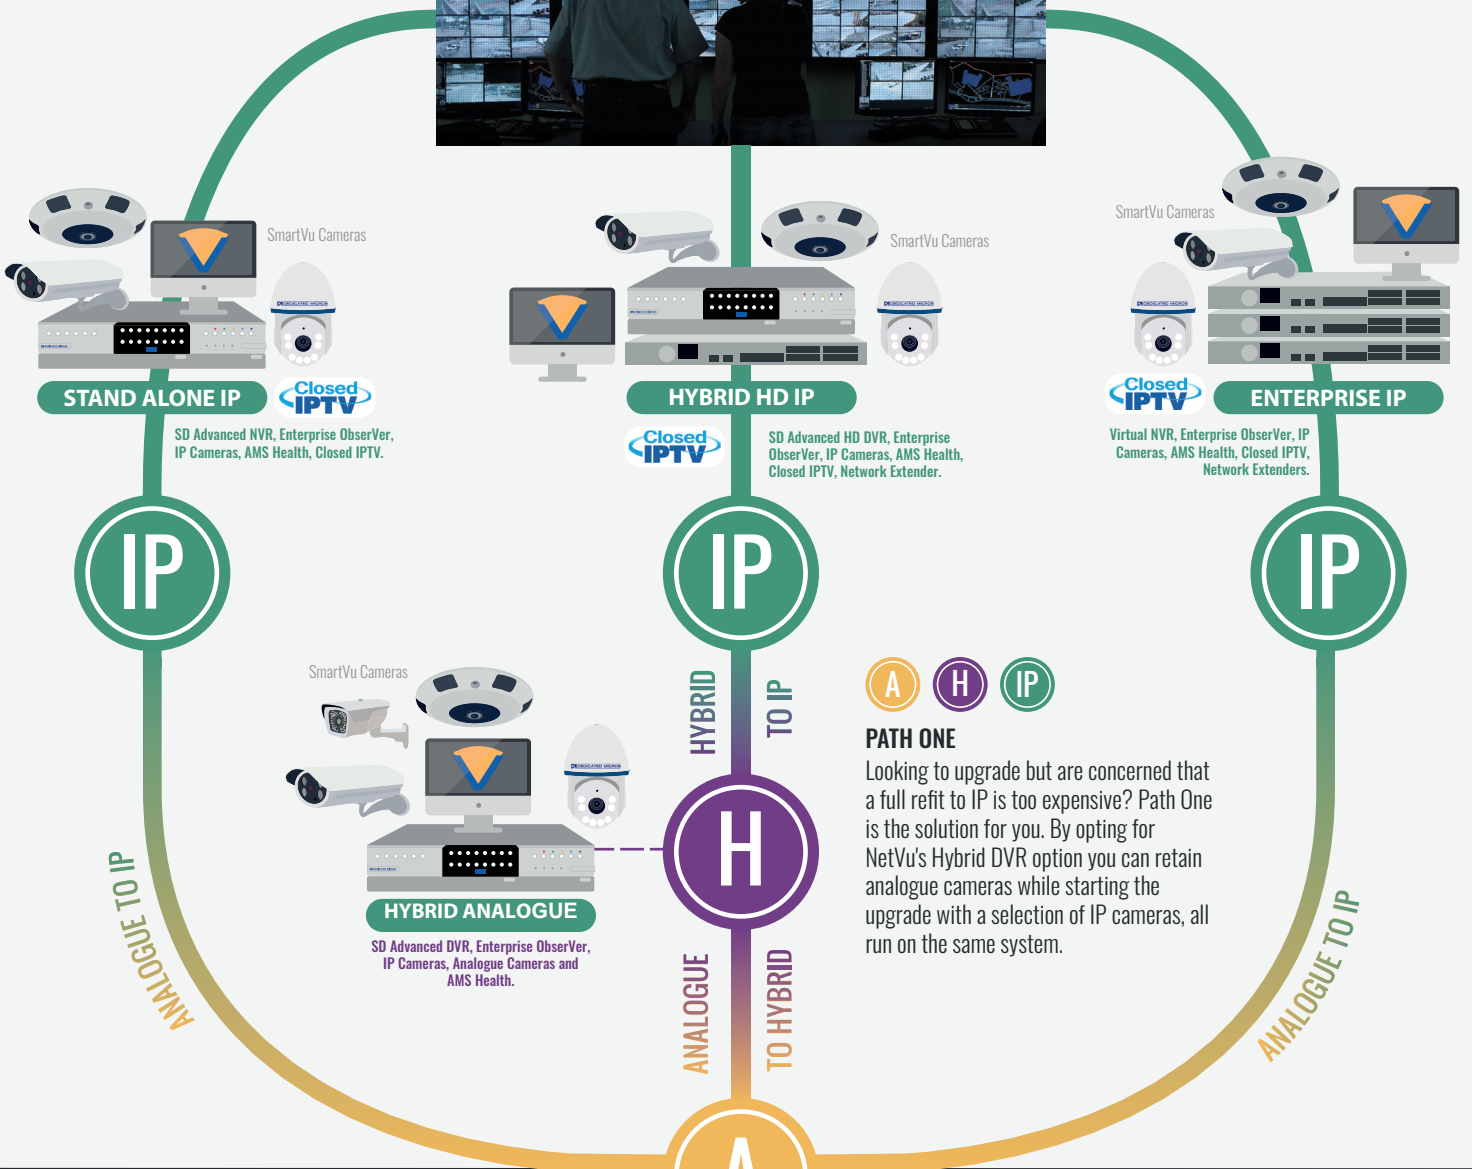

UPGRADE FROM STAND ALONE ANALOGUE – TO HYBRID – TO FULL IP – TO FULL CONTROL ROOM VMS AND PSIM CONTROL.

Millions of cameras around the world are managed by Dedicated Micros products. Dedicated Micros provides a platform of solutions which enable seamless upgrades from the earliest DS2s right through to full IP Virtual NVR. And with control room solutions to fit all types of camera network set ups, offering data integration, alarm handling and automatic cyber security.

Fully Integrated Control Room

STAND ALONE IP

SD Advanced NVR, Enterprise ObserVer, IP Cameras, AMS Health, Closed IPTV.

HYBRID HD IP

SD Advanced HD DVR, Enterprise ObserVer, IP Cameras, AMS Health, Closed IPTV, Network Extender.

ENTERPRISE IP

Virtual NVR, Enterprise ObserVer, IP Cameras, AMS Health, Closed IPTV, Network Extenders.

HYBRID ANALOGUE

SD Advanced DVR, Enterprise ObserVer, IP Cameras, Analogue Cameras and AMS Health.

PATH ONE

Looking to upgrade but are concerned that a full refit to IP is too expensive? Path One is the solution for you. By opting for NetVu's Hybrid DVR option you can retain analogue cameras while starting the upgrade with a selection of IP cameras, all run on the same system.