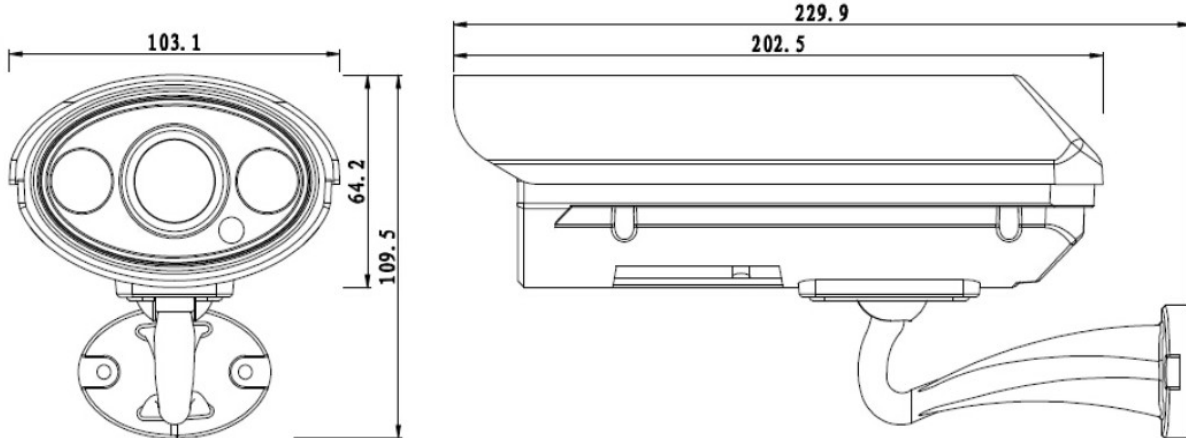

Low latency

Transmission of HD Analogue video is fast, which enables live tracking with next to zero latency on the local system

Up-the-coax Control

The Ice2 cameras offer up the coax (UTC) control of the camera menu, this allows for complete configuration of the camera from the DVR, without need to go back and physically access the unit. A variety of options can be changed from the DVR including:

- Exposure
- Digital WDR
- White Balance
- Day/Night Control

Longer Transmission

Transmit HD video up to 500m over standard coaxial cable without signal boosters, five times the distance of IP systems which are run on standard network cabling.

Legacy Upgrades

HD Analogue is ideal for upgrading legacy sites. High Definition 720p images can be achieved whilst maintaining the current cabling infrastructure, drastically reducing installation time and costs.

Cost Effective

HD Analogue technology is competitively priced vs. less-powerful traditional analogue, while being a fraction of the cost of a comparable megapixel solution.

Dedicated Micros Support

When buying a HD Analogue system from Dedicated Micros you gain access to high quality product support. From the service centre to technical support team, there is a single point of contact to ensure an outstanding user experience

Technical Drawing

Ordering Information

Part Number	Description
ICE2-MB/720/3M6/I	HD 720p and standard analogue Medium Bullet 50m IR